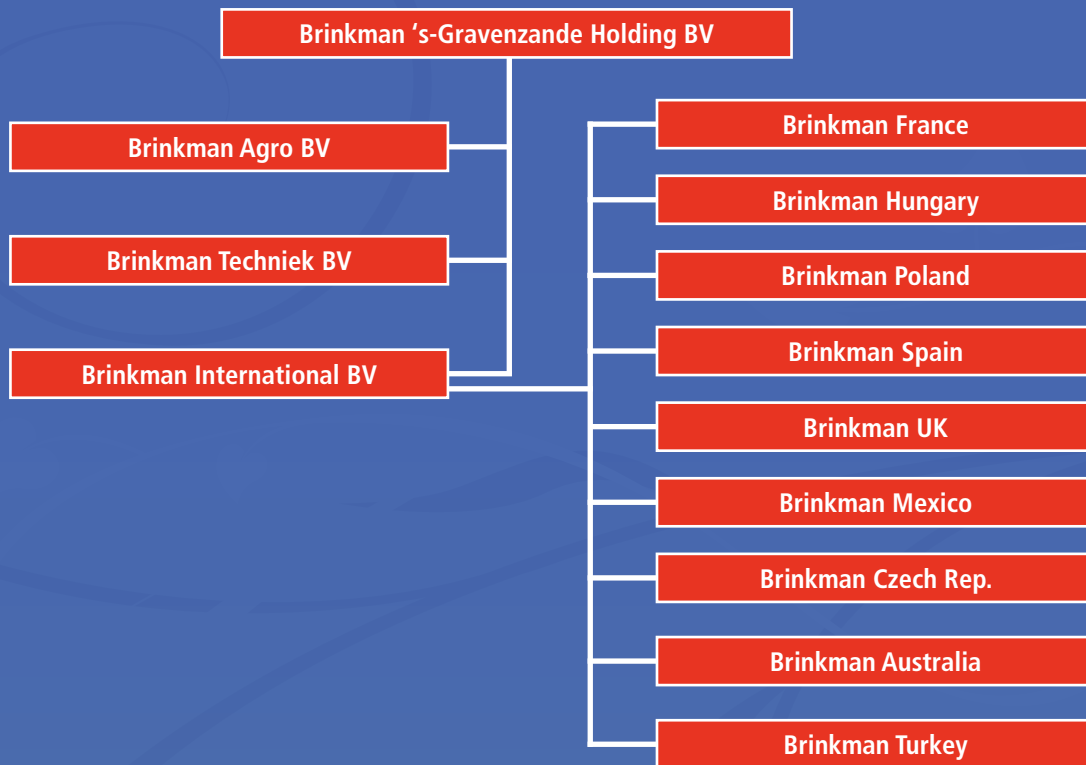

# International

The head office of Royal Brinkman is situated in 's-Gravenzande, the heart of Westland greenhouse production area. For the supply and distribution of horticultural products, Royal Brinkman also has 7 other branches in the main production areas. All Dutch branches are equipped with a showroom and have local sales and service teams for you available.